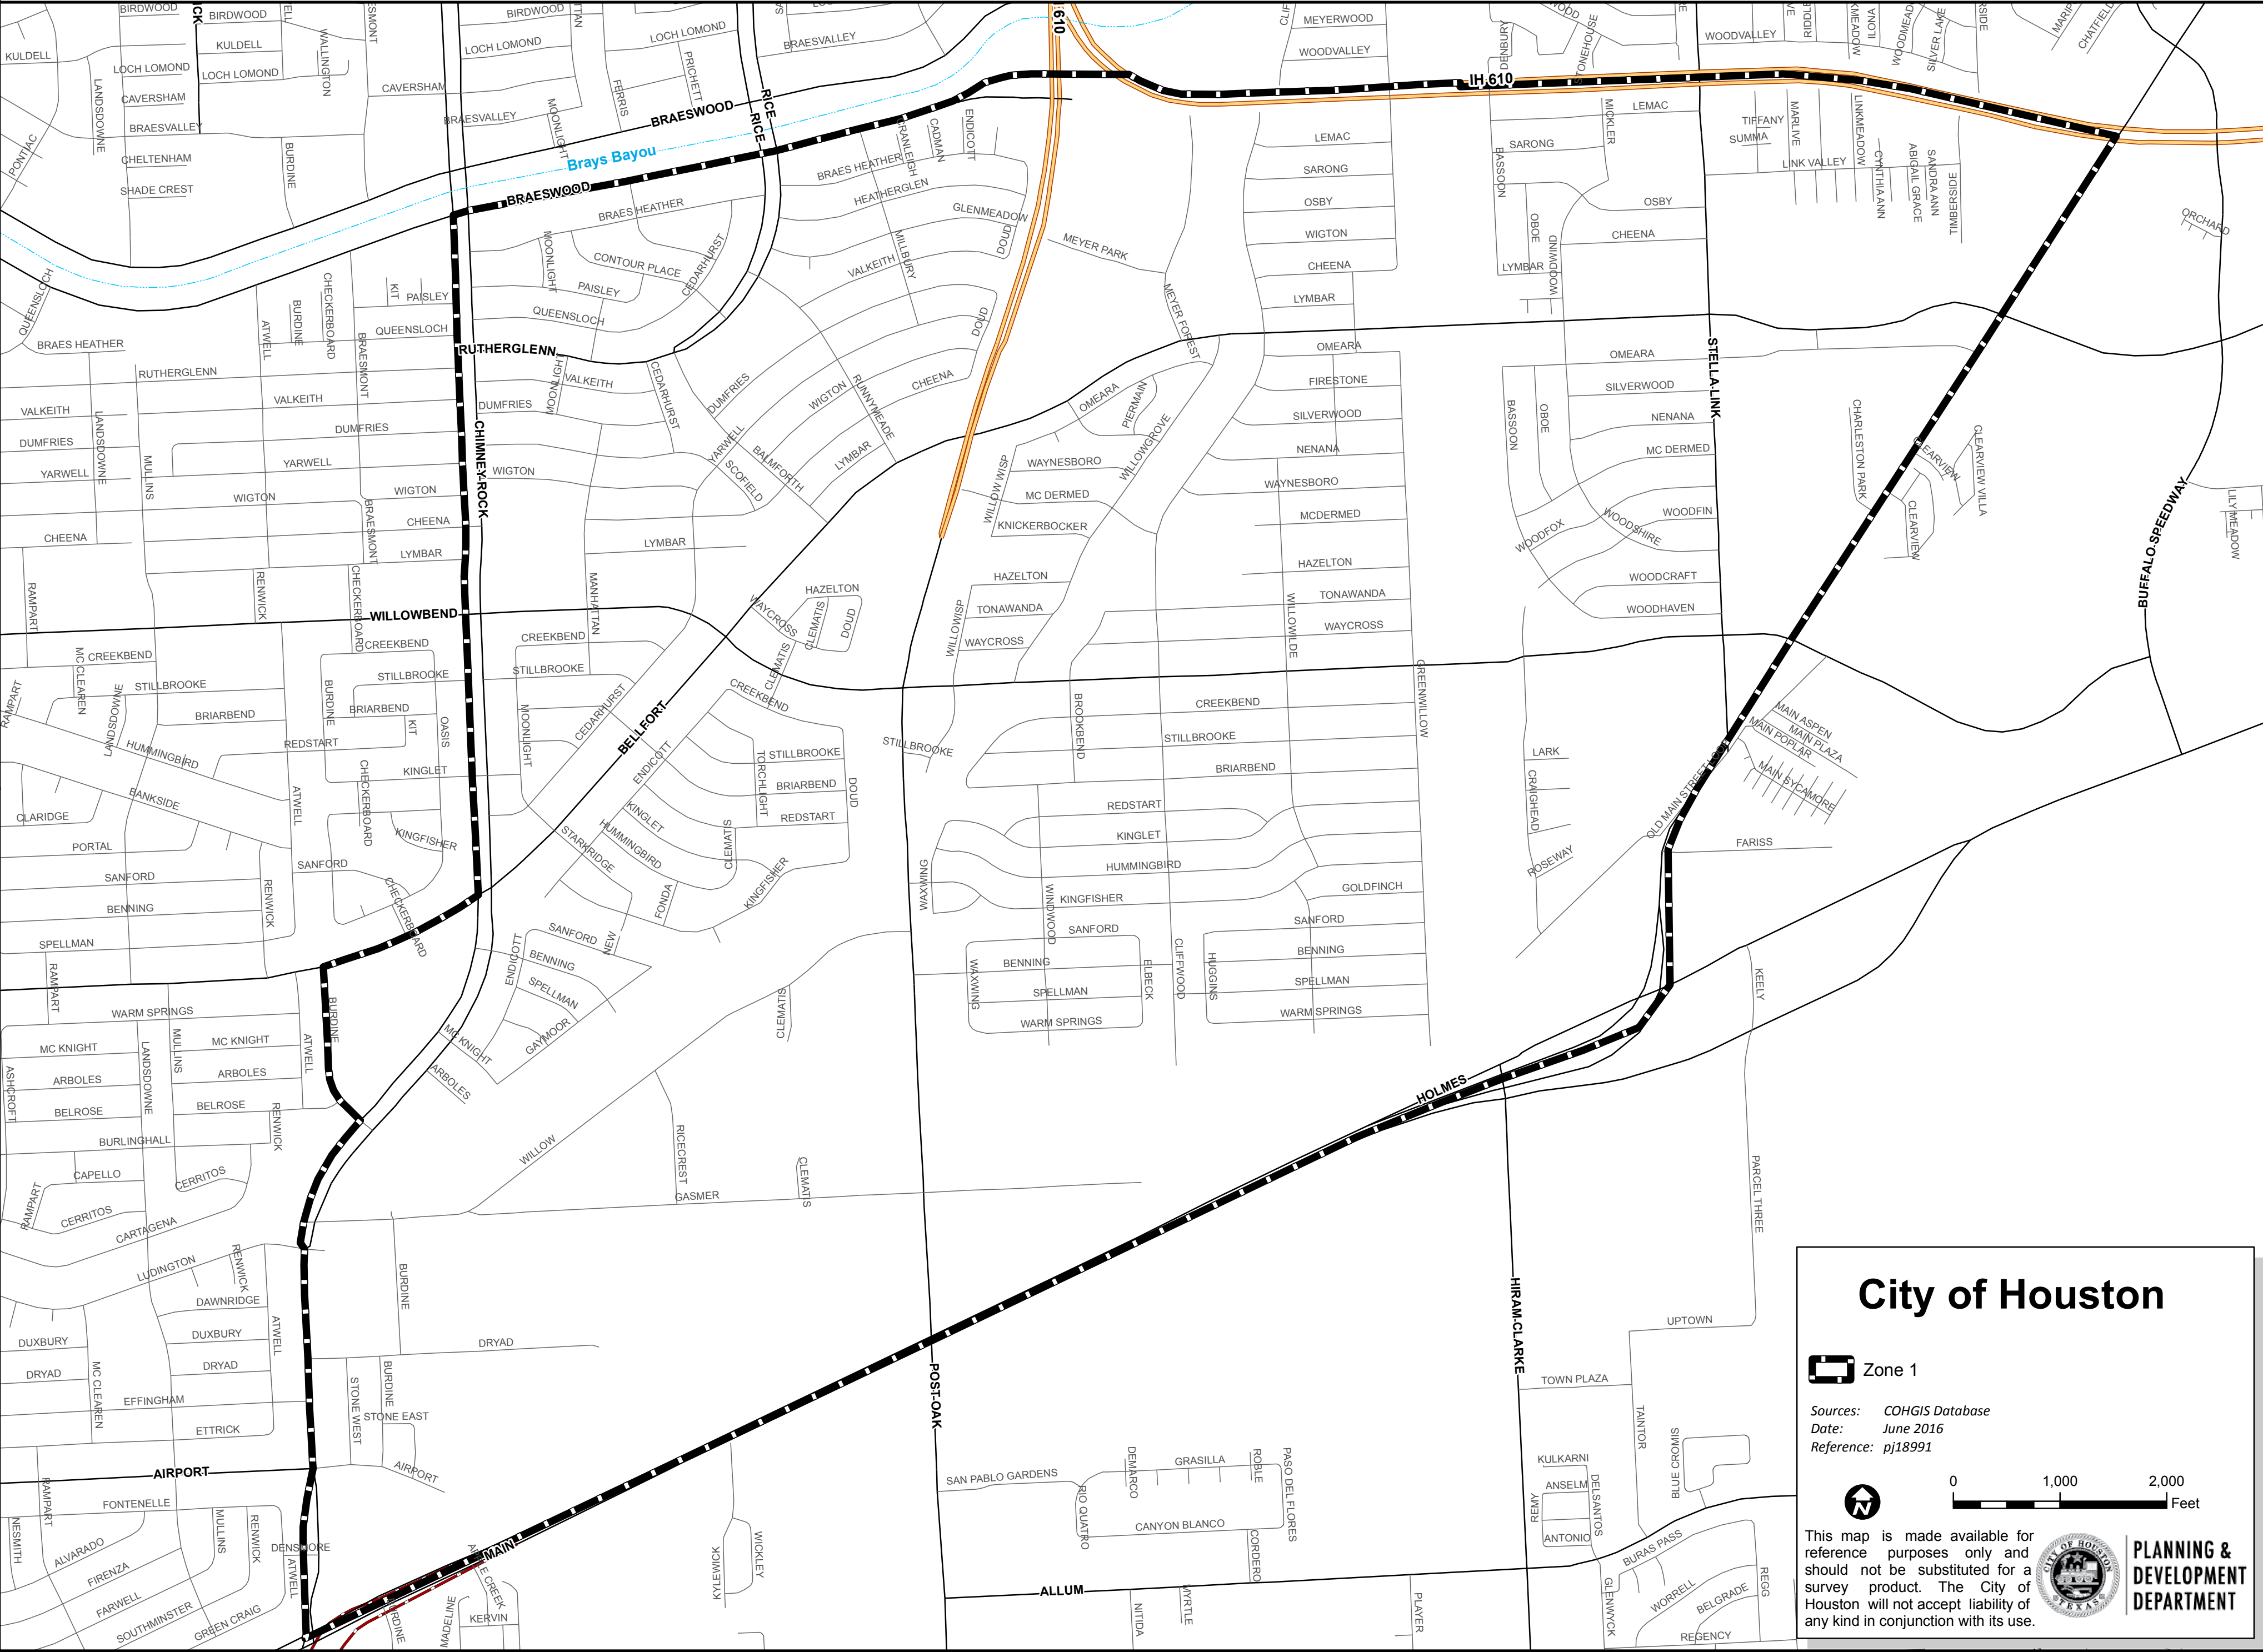

District "K" Civility Boundary - Zone 1

City of Houston

 Zone 1

Sources: COHGIS Database
 Date: June 2016
 Reference: pj18991

This map is made available for reference purposes only and should not be substituted for a survey product. The City of Houston will not accept liability of any kind in conjunction with its use.